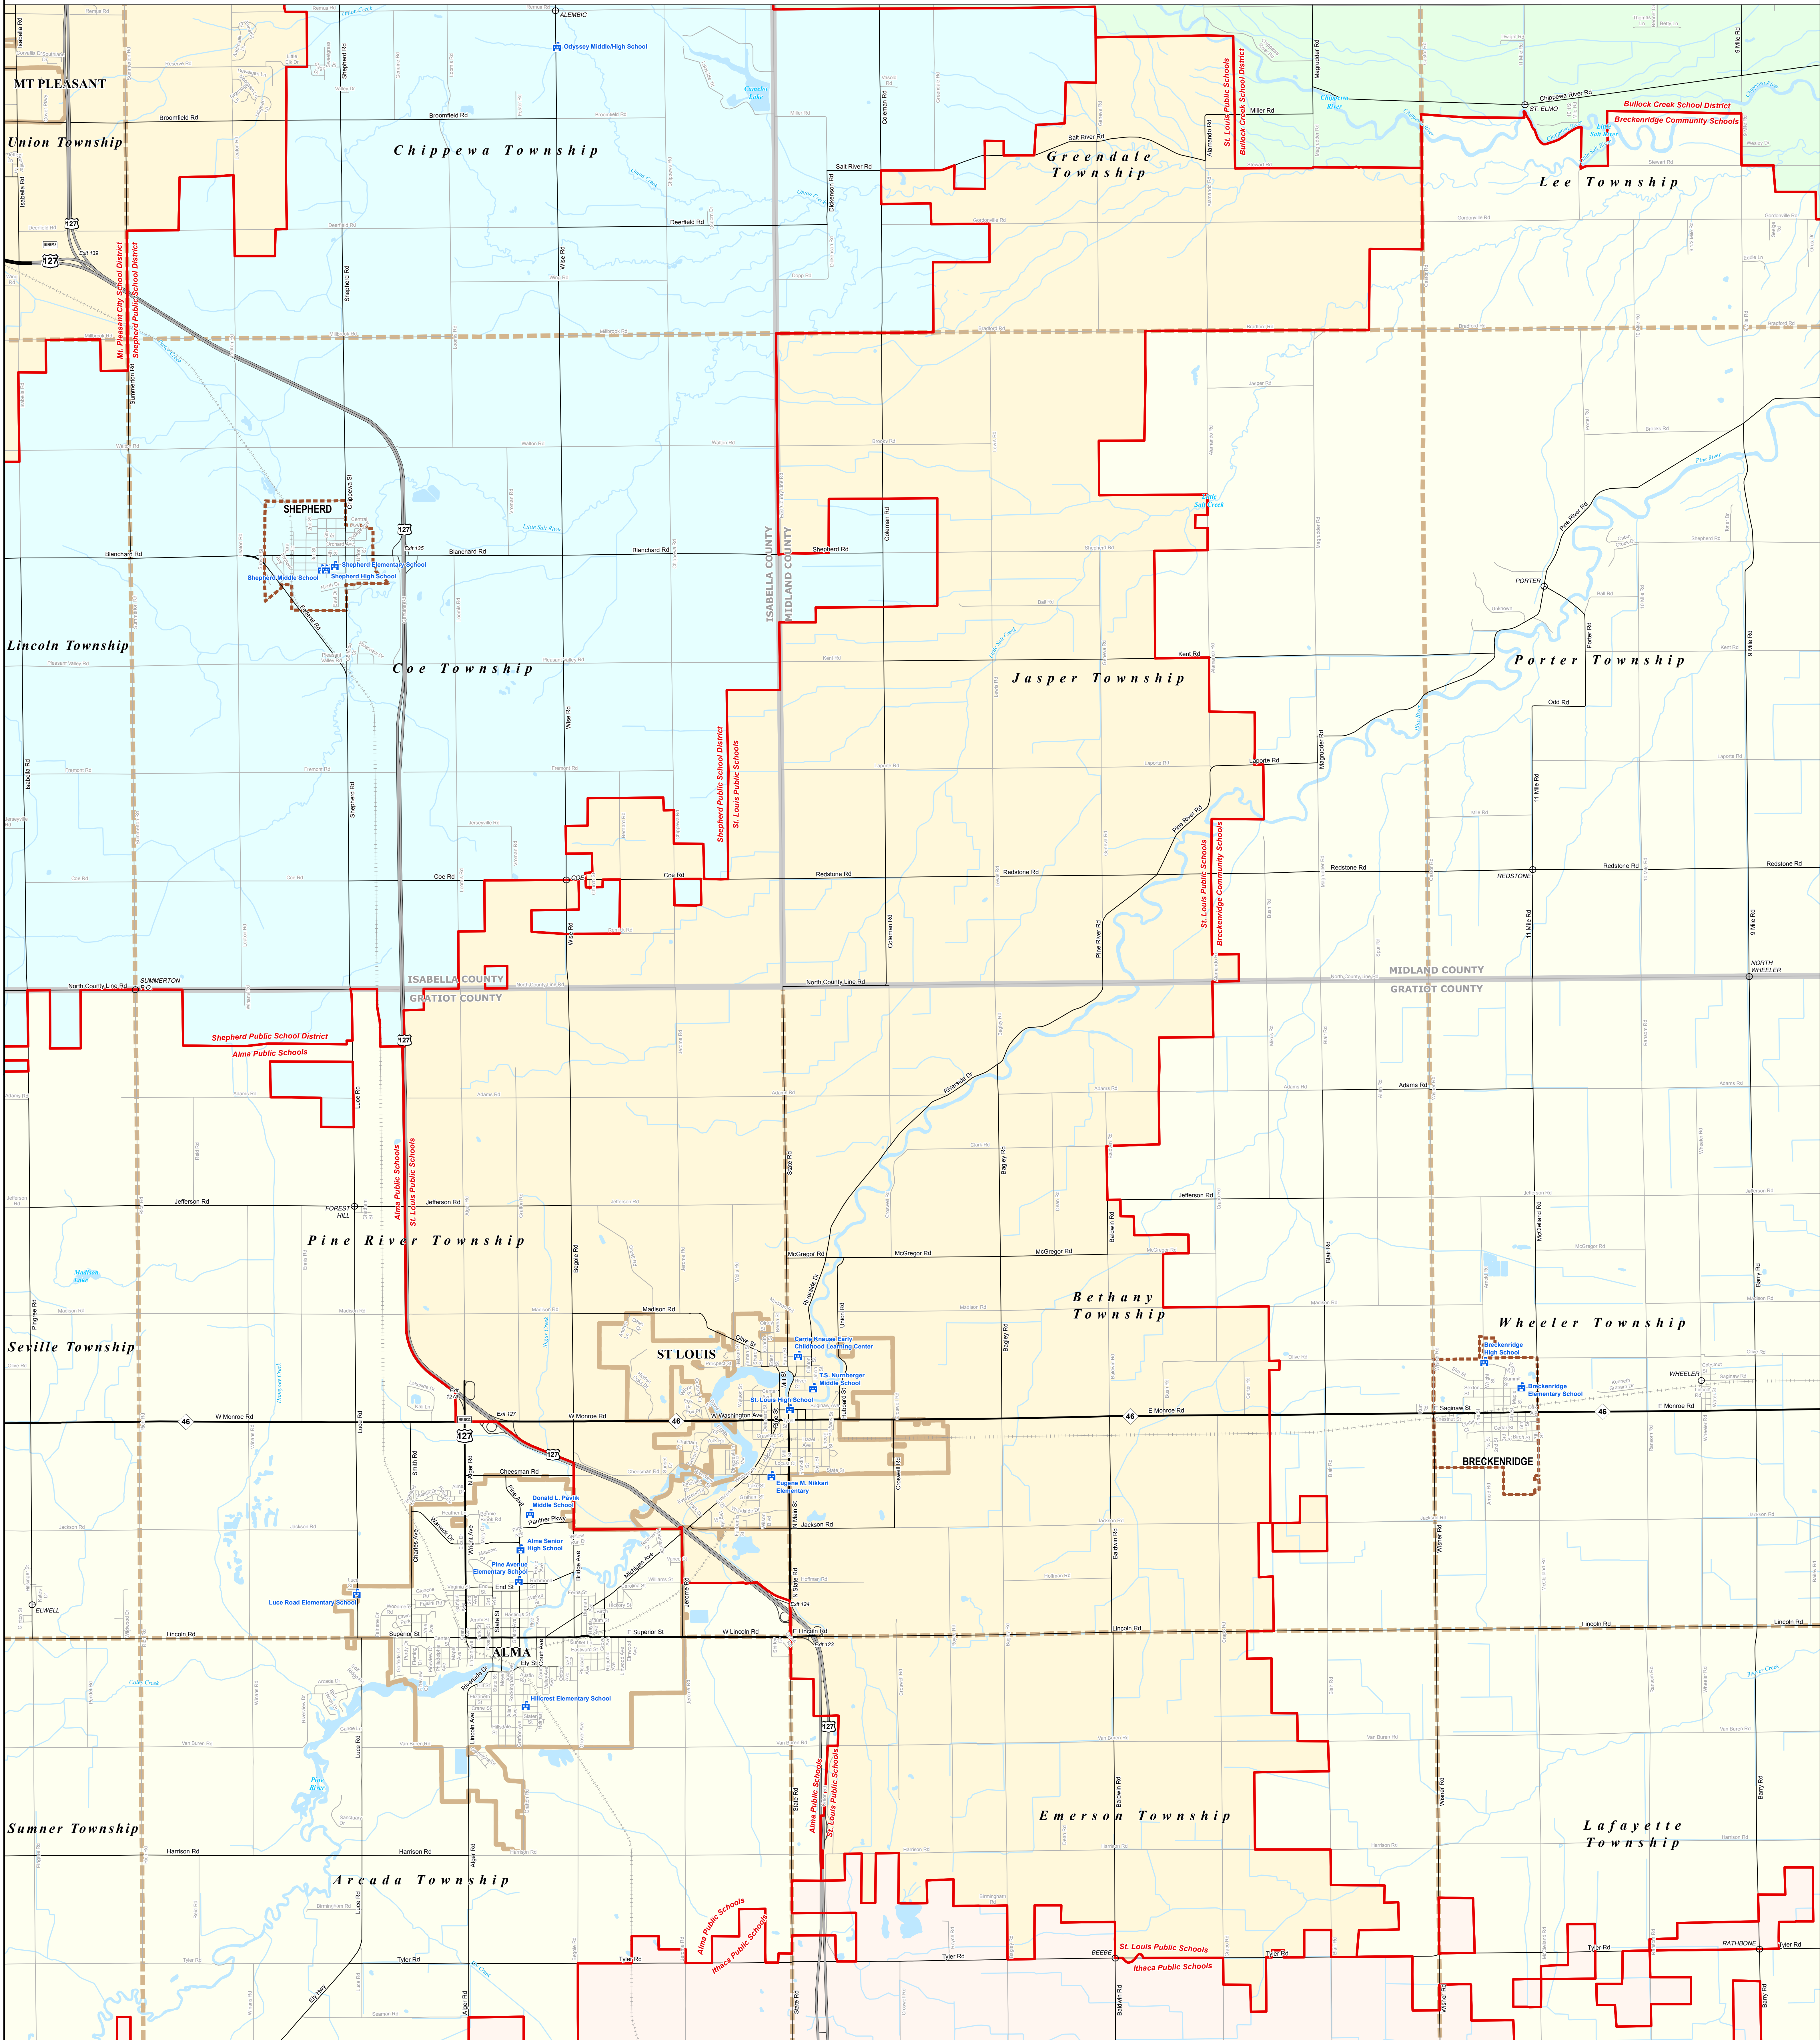

ST. LOUIS PUBLIC SCHOOLS

Gratiot-Isabella RESD

0 0.25 0.5 1 Miles

*Note: Non K-12 School Districts identified with Asterisk (*) in Name

11/14/13

Legend	
School District	Unincorporated Place
County	School
City	Water Feature
Township	Freeway
Village	Highway
Census Designated Place	Primary Road
	Local Road
	Railroad
	River, Stream, or Drain

Source: Michigan Geographic Framework, v13a